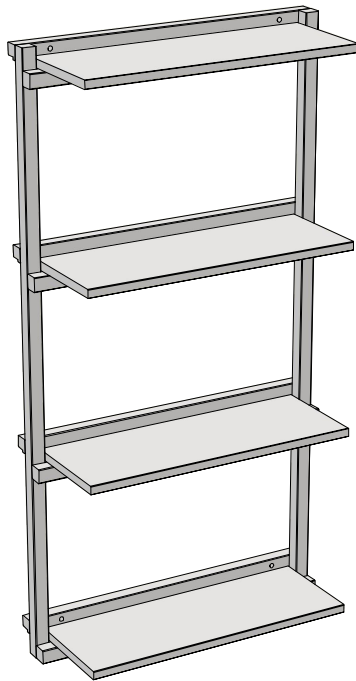

# GROOVE NARROW

**karup**

DESIGN

B x 1

4 x 5

15 kg  
max